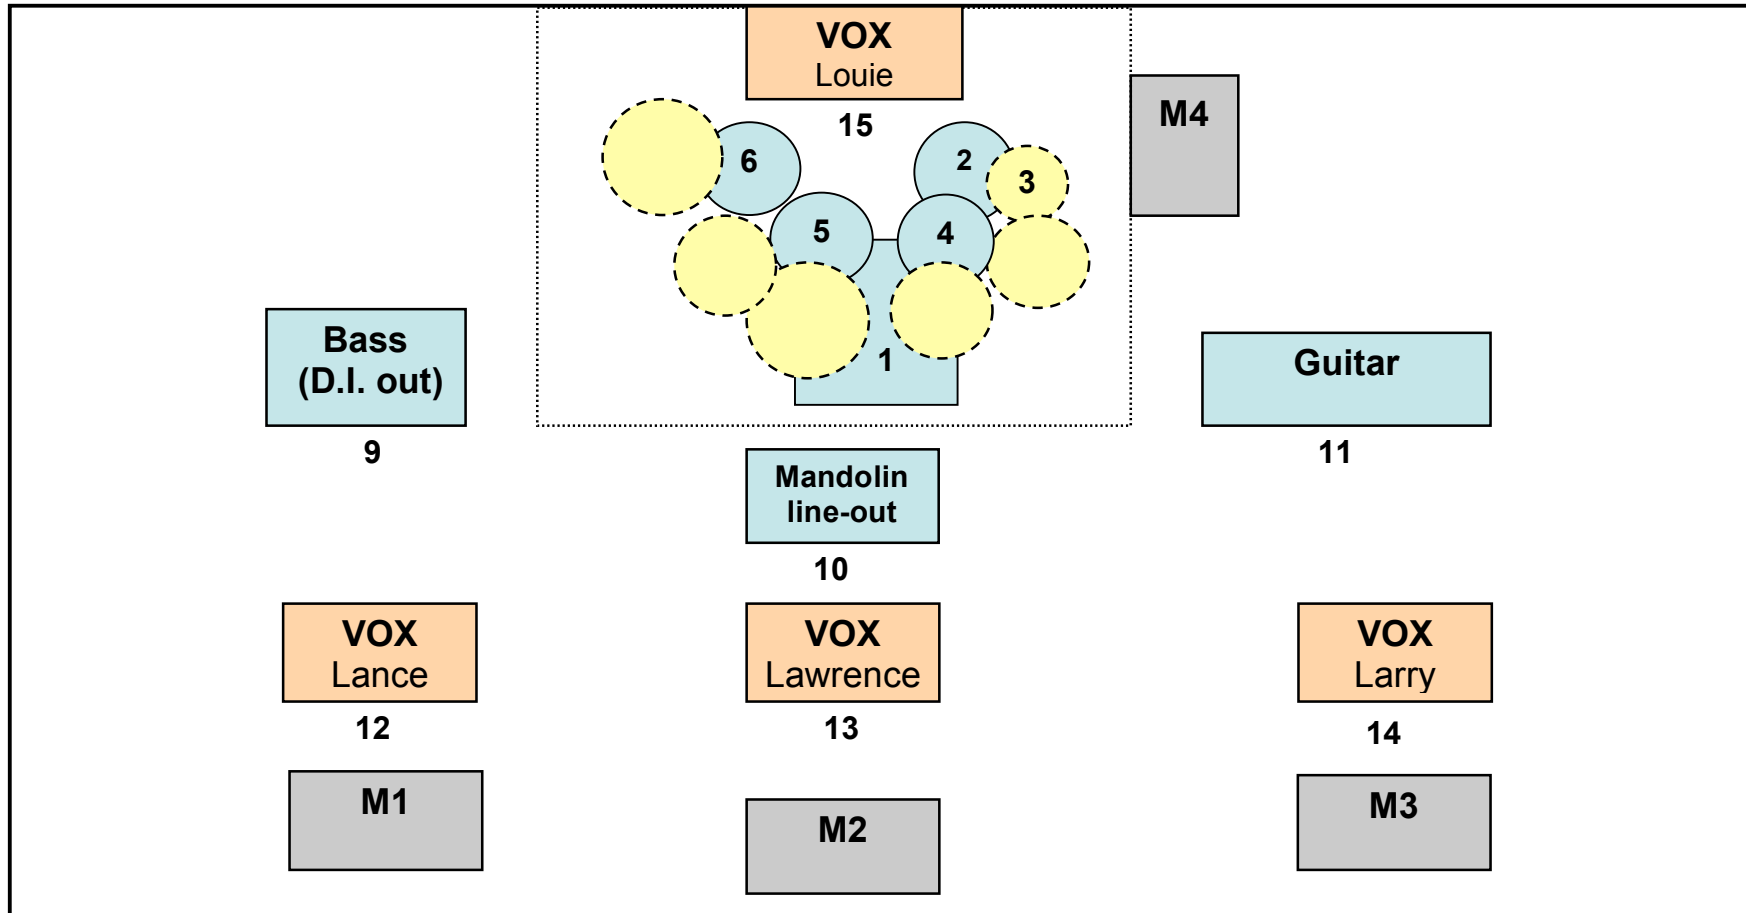

The Lamperts – Stageplan

Band Contact: Leonie
 Mobile: +41 78 625 33 62
 leonie.gehler@gmail.com

Technical Contact: Ray
 Mobile: +41 79 431 35 33

Mics:

- | | |
|---------------|-------------------------|
| 1 Kick | 9 Bass (sym direct out) |
| 2 Snare | 10 Mandolin line-out |
| 3 HiHat | 11 Guitar SM 57 |
| 4 Tom 1 (12") | 12 Vocals Lance |
| 5 Tom 2 (12") | 13 Vocals Lawrence |
| 6 Tom 3 (16") | 14 Vocals Larry |
| 7 Overhead L | 15 Vocals Louie |
| 8 Overhead R | |

Monitoring:

- M1 Lance
- M2 Lawrence
- M3 Larry
- M4 Louie

Requirements:

- Pult:** 24 / 4 / 2 mit min. 4 Pre Aux und 3 Post Aux
- FX:** 1 x Stereo 31 Band EQ (Klark, DBX)
 6 x Noise Gate (Drawmer, DBX)
 4 x Compressor (DBX)
 2 x Reverb (PCM 70/90, SPX)
 1 x Digital Delay
 1 x CD-Player
- PA:** Eine druckvolle und ausreichende Beschallung des Zuschauerraums muss gewährleistet sein!